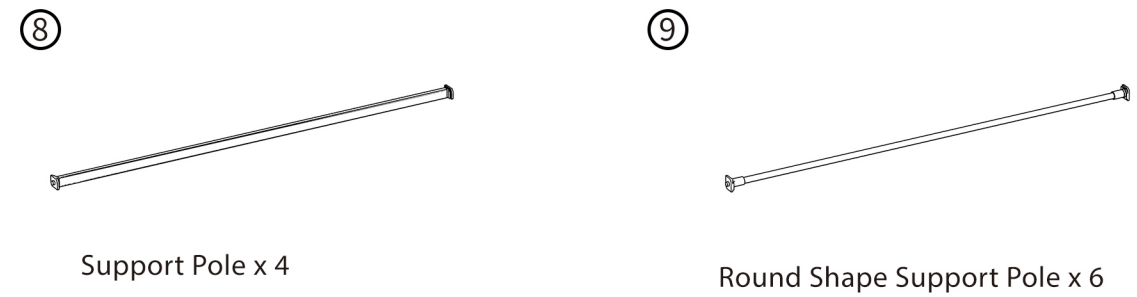

Caution : One power supply
can only drive 3pcs LED light strip most

3500/3850/4000X1500(1000+500)
 3500/3850/4000X2000(1000+1000)
 3500/3850/4000X2250(1250+1000)
 3500/3850/4000X2500(1250+1250)

33

1

2

34

3

5

B

C

D

38

3500/3850/4000X2500(1000+1000+500)