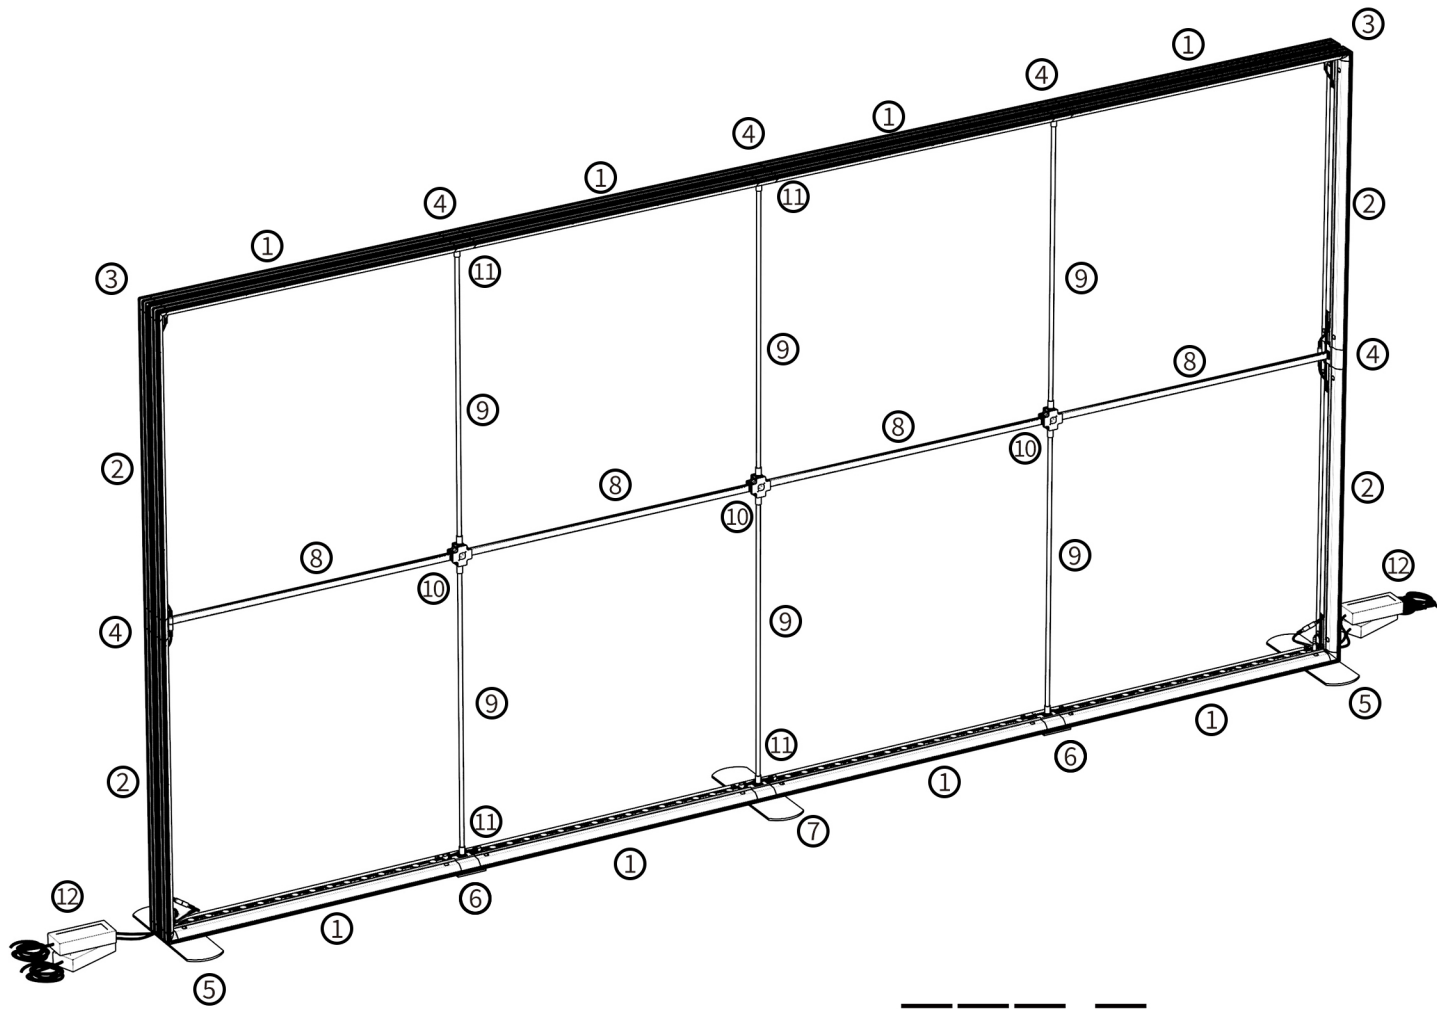

Caution : One power supply
can only drive 3pcs LED light strip most

3500/3850/4000X1500(1000+500)
 3500/3850/4000X2000(1000+1000)
 3500/3850/4000X2250(1250+1000)
 3500/3850/4000X2500(1250+1250)

33

1

2

34

3

5

4

6

35

36

7

37

8

A

B

C

D

38

3500/3850/4000X2500(1000+1000+500)